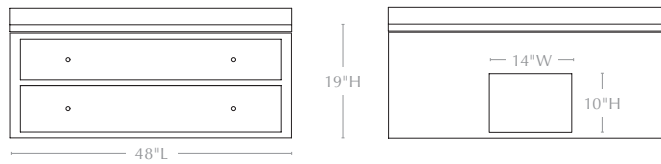

Back Opening: 14"W x 10"H

of Drawers: 2

Drawer Heights: 7"H/8"H

of Knobs: 4

36" SINGLE VANITY

Base w/ Countertop: 36"L x 24"W x 19"H

Base Only: 36"L x 24"W x 18"H

Back Opening: 14"W x 10"H

of Drawers: 2

Drawer Heights: 7"H/8"H

of Knobs: 4

48" SINGLE VANITY

Base w/ Countertop: 48"L x 24"W x 19"H

Base Only: 48"L x 24"W x 18"H

Back Opening: 14"W x 10"H

of Drawers: 2

Drawer Heights: 7"H/8"H

of Knobs: 4

60" DOUBLE VANITY

Base w/ Countertop: 60"L x 24"W x 19"H

Base Only: 60"L x 24"W x 18"H

Back Openings: 14"W x 10"H

of Drawers: 4

Drawer Heights: 7"H/8"H