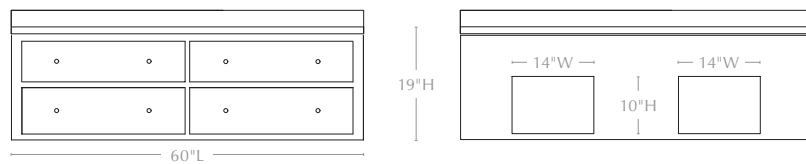

60" DOUBLE VANITY

Base w/ Countertop: 60"L x 24"W x 19"H

Base Only: 60"L x 24"W x 18"H

Back Openings: 14"W x 10"H

# of Drawers: 4

Drawer Heights: 7"H/8"H

# of Knobs: 8