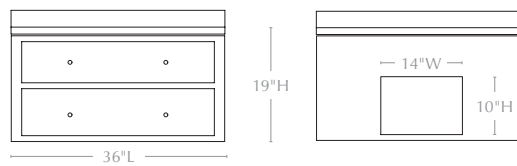

Nickel Brass

Polished Brass

Drawer Closing Mechanism: Soft-Close

MADE GOODS

Sizes & Dimensions:

28" POWDER ROOM VANITY

Base w/ Countertop: 28"L x 22"W x 19"H

Base Only: 28"L x 22"W x 18"H

Back Opening: 14"W x 10"H

of Drawers: 2

Drawer Heights: 7"H/8"H

of Knobs: 4

36" SINGLE VANITY

Base w/ Countertop: 36"L x 24"W x 19"H

Base Only: 36"L x 24"W x 18"H

Back Opening: 14"W x 10"H

of Drawers: 2

Drawer Heights: 7"H/8"H

of Knobs: 4

48" SINGLE VANITY

Base w/ Countertop: 48"L x 24"W x 19"H

Base Only: 48"L x 24"W x 18"H

Back Opening: 14"W x 10"H

of Drawers: 2