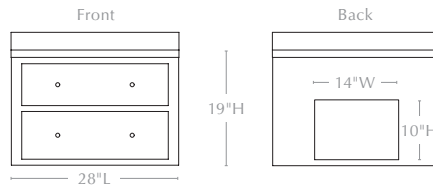

Nickel Brass

Polished Brass

Drawer Closing Mechanism: Soft-Close

MADE GOODS

Sizes & Dimensions:

28" POWDER ROOM VANITY

Base w/ Countertop: 28"L x 22"W x 19"H

Base Only: 28"L x 22"W x 18"H

Back Opening: 14"W x 10"H

of Drawers: 2

Drawer Heights: 7"H/8"H

of Knobs: 4

36" SINGLE VANITY

Base w/ Countertop: 36"L x 24"W x 19"H

Base Only: 36"L x 24"W x 18"H

Back Opening: 14"W x 10"H

of Drawers: 2

Drawer Heights: 7"H/8"H

of Knobs: 4

48" SINGLE VANITY

Base w/ Countertop: 48"L x 24"W x 19"H

Base Only: 48"L x 24"W x 18"H

Back Opening: 14"W x 10"H

of Drawers: 2

of Knobs: 8

72" DOUBLE VANITY

Base w/ Countertop: 72"L x 24"W x 19"H

Base Only: 72"L x 24"W x 18"H

Back Openings: 14"W x 10"H

of Drawers: 4

Drawer Heights: 7"H/8"H

of Knobs: 8