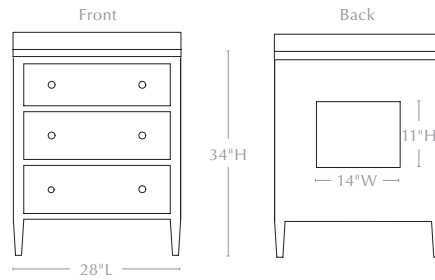

Nickel Brass

Polished Brass

Drawer Closing Mechanism: Soft-Close

MADE GOODS

Sizes & Dimensions:

28" POWDER ROOM VANITY

Base w/ Countertop: 28"L x 22"W x 34"H

Base Only: 28"L x 22"W x 33"H

Back Opening: 14"W x 11"H

Bottom Opening to Floor: 15"H

of Drawers: 3

Drawer Heights: 7"H/8"H/8"H

of Knobs: 6

36" SINGLE VANITY

Base w/ Countertop: 36"L x 24"W x 34"H

Base Only: 36"L x 24"W x 33"H

Back Opening: 14"W x 11"H

Bottom Opening to Floor: 15"H

of Drawers: 3

Drawer Heights: 7"H/8"H/8"H

of Knobs: 6

48" SINGLE VANITY

Base w/ Countertop: 48"L x 24"W x 34"H

Base Only: 48"L x 24"W x 33"H

Back Opening: 14"W x 11"H

Bottom Opening to Floor: 15"H

of Drawers: 3

Drawer Heights: 7"H/8"H/8"H

of Knobs: 6

60" DOUBLE VANITY

Base w/ Countertop: 60"L x 24"W x 34"H

Base Only: 60"L x 24"W x 33"H