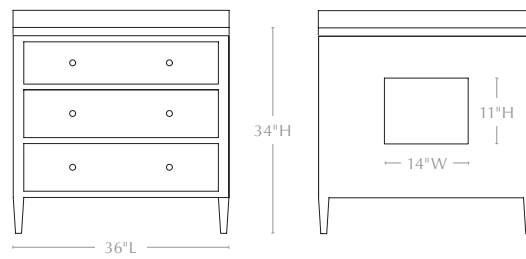

Nickel Brass

Polished Brass

Drawer Closing Mechanism: Soft-Close

MADE GOODS

Sizes & Dimensions:

28" POWDER ROOM VANITY

Base w/ Countertop: 28"L x 22"W x 34"H

Base Only: 28"L x 22"W x 33"H

Back Opening: 14"W x 11"H

Bottom Opening to Floor: 15"H

of Drawers: 3

Drawer Heights: 7"H/8"H/8"H

of Knobs: 6

36" SINGLE VANITY

Base w/ Countertop: 36"L x 24"W x 34"H

Base Only: 36"L x 24"W x 33"H

Back Opening: 14"W x 11"H

Bottom Opening to Floor: 15"H

of Drawers: 3

Drawer Heights: 7"H/8"H/8"H

of Knobs: 6

48" SINGLE VANITY

Base w/ Countertop: 48"L x 24"W x 34"H

Base Only: 48"L x 24"W x 33"H

Back Opening: 14"W x 11"H

Bottom Opening to Floor: 15"H

of Drawers: 3

Drawer Heights: 7"H/8"H/8"H

of Knobs: 6

60" DOUBLE VANITY

Base w/ Countertop: 60"L x 24"W x 34"H

Base Only: 60"L x 24"W x 33"H