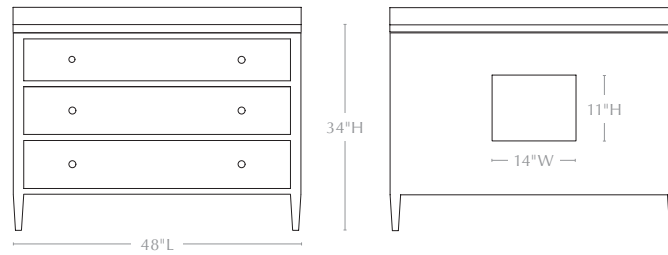

Back Opening: 14"W x 11"H

Bottom Opening to Floor: 15"H

of Drawers: 3

Drawer Heights: 7"H/8"H/8"H

of Knobs: 6

36" SINGLE VANITY

Base w/ Countertop: 36"L x 24"W x 34"H

Base Only: 36"L x 24"W x 33"H

Back Opening: 14"W x 11"H

Bottom Opening to Floor: 15"H

of Drawers: 3

Drawer Heights: 7"H/8"H/8"H

of Knobs: 6

48" SINGLE VANITY

Base w/ Countertop: 48"L x 24"W x 34"H

Base Only: 48"L x 24"W x 33"H

Back Opening: 14"W x 11"H

Bottom Opening to Floor: 15"H

of Drawers: 3

Drawer Heights: 7"H/8"H/8"H

of Knobs: 6

60" DOUBLE VANITY

Base w/ Countertop: 60"L x 24"W x 34"H

Base Only: 60"L x 24"W x 33"H

Back Openings: 14"W x 11"H

Bottom Opening to Floor: 15"H

of Drawers: 6

Drawer Heights: 7"H/8"H/8"H

of Knobs: 12

72" DOUBLE VANITY

Base w/ Countertop: 72"L x 24"W x 34"H

Base Only: 72"L x 24"W x 33"H