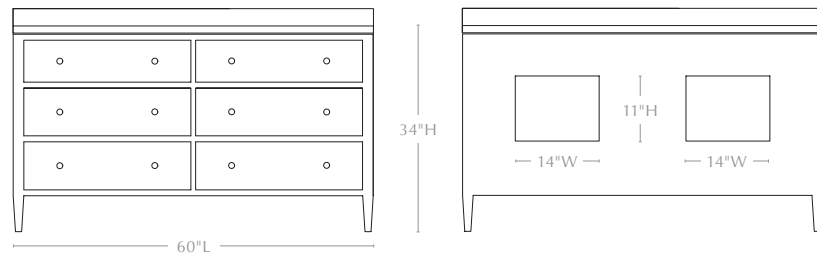

Back Opening: 14"W x 11"H

Bottom Opening to Floor: 15"H

of Drawers: 3

Drawer Heights: 7"H/8"H/8"H

of Knobs: 6

36" SINGLE VANITY

Base w/ Countertop: 36"L x 24"W x 34"H

Base Only: 36"L x 24"W x 33"H

Back Opening: 14"W x 11"H

Bottom Opening to Floor: 15"H

of Drawers: 3

Drawer Heights: 7"H/8"H/8"H

of Knobs: 6

48" SINGLE VANITY

Base w/ Countertop: 48"L x 24"W x 34"H

Base Only: 48"L x 24"W x 33"H

Back Opening: 14"W x 11"H

Bottom Opening to Floor: 15"H

of Drawers: 3

Drawer Heights: 7"H/8"H/8"H

of Knobs: 6

60" DOUBLE VANITY

Base w/ Countertop: 60"L x 24"W x 34"H

Base Only: 60"L x 24"W x 33"H

Back Openings: 14"W x 11"H

Bottom Opening to Floor: 15"H

of Drawers: 6

Drawer Heights: 7"H/8"H/8"H

of Knobs: 12

72" DOUBLE VANITY

Base w/ Countertop: 72"L x 24"W x 34"H

Base Only: 72"L x 24"W x 33"H