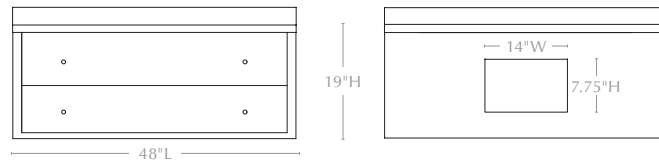

Base Only: 28"L x 22"W x 18"H

Back Opening: 14"W x 7.75"H

of Drawers: 2

Drawer Heights: 8"H/9"H

of Knobs: 4

36" SINGLE VANITY

Base w/ Countertop: 36"L x 24"W x 19"H

Base Only: 36"L x 24"W x 18"H

Back Opening: 14"W x 7.75"H

of Drawers: 2

Drawer Heights: 8"H/9"H

of Knobs: 4

48" SINGLE VANITY

Base w/ Countertop: 48"L x 24"W x 19"H

Base Only: 48"L x 24"W x 18"H

Back Opening: 14"W x 7.75"H

of Drawers: 2

Drawer Heights: 8"H/9"H

of Knobs: 4

60" DOUBLE VANITY

Base w/ Countertop: 60"L x 24"W x 19"H

Base Only: 60"L x 24"W x 18"H

Back Openings: 14"W x 7.75"H

of Drawers: 4

Drawer Heights: 8"H/9"H

of Knobs: 8

72" DOUBLE VANITY

Base w/ Countertop: 72"L x 24"W x 19"H

Base Only: 72"L x 24"W x 18"H

Back Openings: 14"W x 7.75"H

of Drawers: 4

Drawer Heights: 8"H/9"H