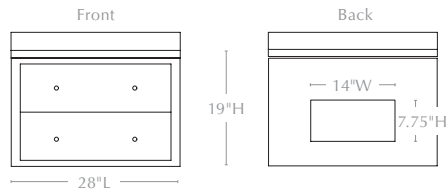

Antiqued
Nickel

Nickel

Polished Brass

Drawer Closing Mechanism: Soft-Close

MADE GOODS

Sizes & Dimensions:

28" POWDER ROOM VANITY

Base w/ Countertop: 28"L x 22"W x 19"H

Base Only: 28"L x 22"W x 18"H

Back Opening: 14"W x 7.75"H

of Drawers: 2

Drawer Heights: 8"H/9"H

of Knobs: 4

36" SINGLE VANITY

Base w/ Countertop: 36"L x 24"W x 19"H

Base Only: 36"L x 24"W x 18"H

Back Opening: 14"W x 7.75"H

of Drawers: 2

Drawer Heights: 8"H/9"H

of Knobs: 4

48" SINGLE VANITY

Base w/ Countertop: 48"L x 24"W x 19"H

Base Only: 48"L x 24"W x 18"H

Back Opening: 14"W x 7.75"H

of Drawers: 2

Drawer Heights: 8"H/9"H

of Knobs: 4

60" DOUBLE VANITY

Base w/ Countertop: 60"L x 24"W x 19"H

Base Only: 60"L x 24"W x 18"H

Back Openings: 14"W x 7.75"H

of Drawers: 4