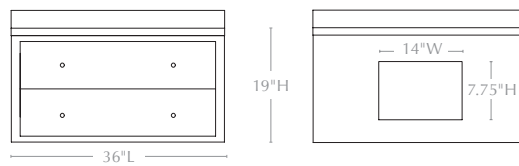

Antiqued
Nickel

Nickel

Polished Brass

Drawer Closing Mechanism: Soft-Close

MADE GOODS

Sizes & Dimensions:

28" POWDER ROOM VANITY

Base w/ Countertop: 28"L x 22"W x 19"H

Base Only: 28"L x 22"W x 18"H

Back Opening: 14"W x 7.75"H

of Drawers: 2

Drawer Heights: 8"H/9"H

of Knobs: 4

36" SINGLE VANITY

Base w/ Countertop: 36"L x 24"W x 19"H

Base Only: 36"L x 24"W x 18"H

Back Opening: 14"W x 7.75"H

of Drawers: 2

Drawer Heights: 8"H/9"H

of Knobs: 4

48" SINGLE VANITY

Base w/ Countertop: 48"L x 24"W x 19"H

Base Only: 48"L x 24"W x 18"H

Back Opening: 14"W x 7.75"H

of Drawers: 2

Drawer Heights: 8"H/9"H

of Knobs: 4

60" DOUBLE VANITY

Base w/ Countertop: 60"L x 24"W x 19"H

Base Only: 60"L x 24"W x 18"H

Back Openings: 14"W x 7.75"H

of Drawers: 4