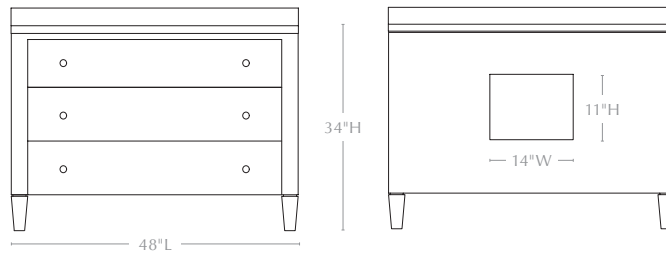

- Base w/ Countertop: 28"L x 22"W x 34"H
- Base Only: 28"L x 22"W x 33"H
- Back Opening: 14"W x 11"H
- Bottom Opening to Floor: 15"H
- # of Drawers: 3
- Drawer Heights: 8"H/9"H/9"H
- # of Knobs: 6

36" SINGLE VANITY

- Base w/ Countertop: 36"L x 24"W x 34"H
- Base Only: 36"L x 24"W x 33"H
- Back Opening: 14"W x 11"H
- Bottom Opening to Floor: 15"H
- # of Drawers: 3
- Drawer Heights: 8"H/9"H/9"H
- # of Knobs: 6

48" SINGLE VANITY

- Base w/ Countertop: 48"L x 24"W x 34"H
- Base Only: 48"L x 24"W x 33"H
- Back Opening: 14"W x 11"H
- Bottom Opening to Floor: 15"H
- # of Drawers: 3
- Drawer Heights: 8"H/9"H/9"H
- # of Knobs: 6

60" DOUBLE VANITY

- Base w/ Countertop: 60"L x 24"W x 34"H
- Base Only: 60"L x 24"W x 33"H
- Back Openings: 14"W x 11"H
- Bottom Opening to Floor: 15"H
- # of Drawers: 6
- Drawer Heights: 8"H/9"H/9"H
- # of Knobs: 12

72" DOUBLE VANITY