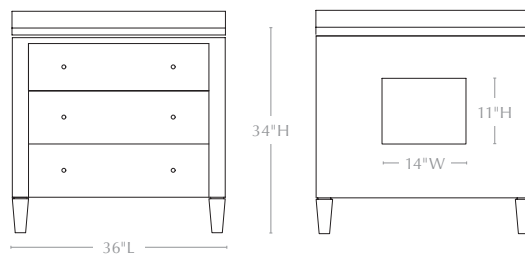

- Base w/ Countertop: 28"L x 22"W x 34"H
- Base Only: 28"L x 22"W x 33"H
- Back Opening: 14"W x 11"H
- Bottom Opening to Floor: 15"H
- # of Drawers: 3
- Drawer Heights: 8"H/9"H/9"H
- # of Knobs: 6

36" SINGLE VANITY

- Base w/ Countertop: 36"L x 24"W x 34"H
- Base Only: 36"L x 24"W x 33"H
- Back Opening: 14"W x 11"H
- Bottom Opening to Floor: 15"H
- # of Drawers: 3
- Drawer Heights: 8"H/9"H/9"H
- # of Knobs: 6

48" SINGLE VANITY

- Base w/ Countertop: 48"L x 24"W x 34"H
- Base Only: 48"L x 24"W x 33"H
- Back Opening: 14"W x 11"H
- Bottom Opening to Floor: 15"H
- # of Drawers: 3
- Drawer Heights: 8"H/9"H/9"H
- # of Knobs: 6

60" DOUBLE VANITY

- Base w/ Countertop: 60"L x 24"W x 34"H
- Base Only: 60"L x 24"W x 33"H
- Back Openings: 14"W x 11"H
- Bottom Opening to Floor: 15"H
- # of Drawers: 6
- Drawer Heights: 8"H/9"H/9"H
- # of Knobs: 12

72" DOUBLE VANITY