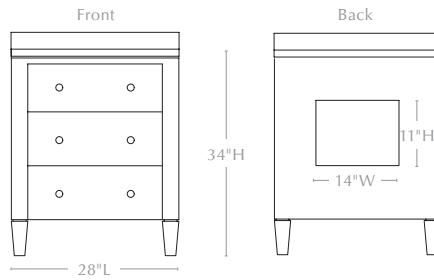

Antiqued Brass

Antiqued
Nickel

Nickel

Polished Brass

Drawer Closing Mechanism: Soft-Close

MADE GOODS

Sizes & Dimensions:

28" POWDER ROOM VANITY

- Base w/ Countertop: 28"L x 22"W x 34"H
- Base Only: 28"L x 22"W x 33"H
- Back Opening: 14"W x 11"H
- Bottom Opening to Floor: 15"H
- # of Drawers: 3
- Drawer Heights: 8"H/9"H/9"H
- # of Knobs: 6

36" SINGLE VANITY

- Base w/ Countertop: 36"L x 24"W x 34"H
- Base Only: 36"L x 24"W x 33"H
- Back Opening: 14"W x 11"H
- Bottom Opening to Floor: 15"H
- # of Drawers: 3
- Drawer Heights: 8"H/9"H/9"H
- # of Knobs: 6

48" SINGLE VANITY

- Base w/ Countertop: 48"L x 24"W x 34"H
- Base Only: 48"L x 24"W x 33"H
- Back Opening: 14"W x 11"H
- Bottom Opening to Floor: 15"H
- # of Drawers: 3
- Drawer Heights: 8"H/9"H/9"H
- # of Knobs: 6

60" DOUBLE VANITY