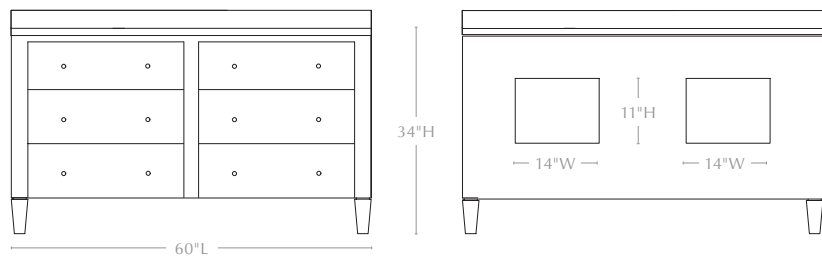

- Base w/ Countertop: 28"L x 22"W x 34"H
- Base Only: 28"L x 22"W x 33"H
- Back Opening: 14"W x 11"H
- Bottom Opening to Floor: 15"H
- # of Drawers: 3
- Drawer Heights: 8"H/9"H/9"H
- # of Knobs: 6

36" SINGLE VANITY

- Base w/ Countertop: 36"L x 24"W x 34"H
- Base Only: 36"L x 24"W x 33"H
- Back Opening: 14"W x 11"H
- Bottom Opening to Floor: 15"H
- # of Drawers: 3
- Drawer Heights: 8"H/9"H/9"H
- # of Knobs: 6

48" SINGLE VANITY

- Base w/ Countertop: 48"L x 24"W x 34"H
- Base Only: 48"L x 24"W x 33"H
- Back Opening: 14"W x 11"H
- Bottom Opening to Floor: 15"H
- # of Drawers: 3
- Drawer Heights: 8"H/9"H/9"H
- # of Knobs: 6

60" DOUBLE VANITY

- Base w/ Countertop: 60"L x 24"W x 34"H
- Base Only: 60"L x 24"W x 33"H
- Back Openings: 14"W x 11"H
- Bottom Opening to Floor: 15"H
- # of Drawers: 6
- Drawer Heights: 8"H/9"H/9"H
- # of Knobs: 12

72" DOUBLE VANITY