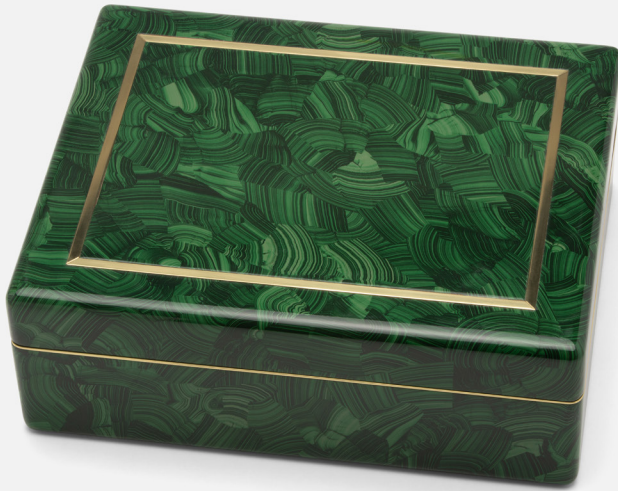

AUSTEN

Brass trim, substantial hinges, and an elegant faux malachite finish make the Austen box luxurious both inside and out.

MATERIAL

Faux Malachite/Metal

DIMENSIONS

A. 9"L x 7"W x 4"H

B. 12.5"L x 10"W x 4.5"H

SOLD AS

Individually

INTERIOR DETAIL

Suede

WEIGHT

A. n/a

B. 5lbs

FINISH

High Gloss/Brass