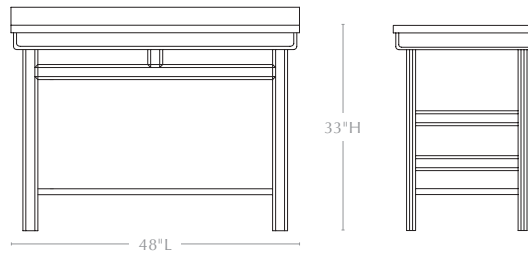

Base w/ Countertop: 28"Lx22"Wx34"H

Base Only: 27.25"L x 21.75"W x 33"H

Shelf Opening: 18"H

36" SINGLE VANITY

Base w/ Countertop: 36"Lx24"Wx34"H

Base Only: 35.25"L x 23.75"W x 33"H

Shelf Opening: 18"H

48" SINGLE VANITY

Base w/ Countertop: 48"L x 24"W x 34"H

Base Only: 47.25"L x 23.75"W x 33"H

Shelf Opening: 18"H

60" DOUBLE VANITY

Base w/ Countertop: 60"L x 24"W x 34"H

Base Only: 59.25"L x 23.75"W x 33"H

Shelf Opening: 18"H

72" DOUBLE VANITY

Base w/ Countertop: 72"Lx24"Wx34"H

Base Only: 71.25"L x 23.75"W x 33"H

Shelf Opening: 18"H