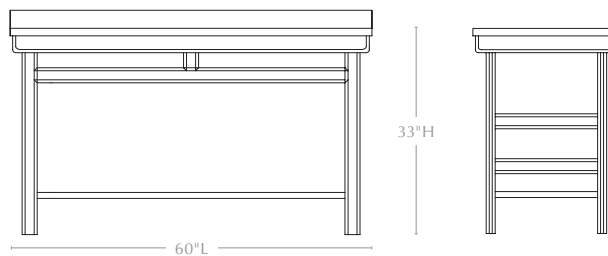

Base w/ Countertop: 28"Lx22"Wx34"H

Base Only: 27.25"L x 21.75"W x 33"H

Shelf Opening: 18"H

36" SINGLE VANITY

Base w/ Countertop: 36"Lx24"Wx34"H

Base Only: 35.25"L x 23.75"W x 33"H

Shelf Opening: 18"H

48" SINGLE VANITY

Base w/ Countertop: 48"L x 24"W x 34"H

Base Only: 47.25"L x 23.75"W x 33"H

Shelf Opening: 18"H

60" DOUBLE VANITY

Base w/ Countertop: 60"L x 24"W x 34"H

Base Only: 59.25"L x 23.75"W x 33"H

Shelf Opening: 18"H

72" DOUBLE VANITY

Base w/ Countertop: 72"Lx24"Wx34"H

Base Only: 71.25"L x 23.75"W x 33"H

Shelf Opening: 18"H