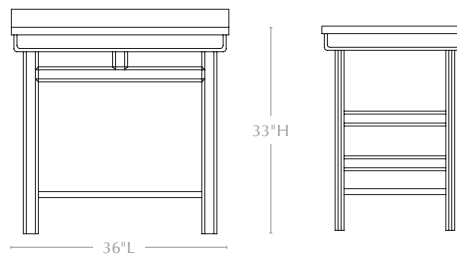

Base w/ Countertop: 28"Lx22"Wx34"H

Base Only: 27.25"L x 21.75"W x 33"H

Shelf Opening: 18"H

36" SINGLE VANITY

Base w/ Countertop: 36"Lx24"Wx34"H

Base Only: 35.25"L x 23.75"W x 33"H

Shelf Opening: 18"H

48" SINGLE VANITY

Base w/ Countertop: 48"L x 24"W x 34"H

Base Only: 47.25"L x 23.75"W x 33"H

Shelf Opening: 18"H

60" DOUBLE VANITY

Base w/ Countertop: 60"L x 24"W x 34"H

Base Only: 59.25"L x 23.75"W x 33"H

Shelf Opening: 18"H

72" DOUBLE VANITY

Base w/ Countertop: 72"Lx24"Wx34"H

Base Only: 71.25"L x 23.75"W x 33"H

Shelf Opening: 18"H