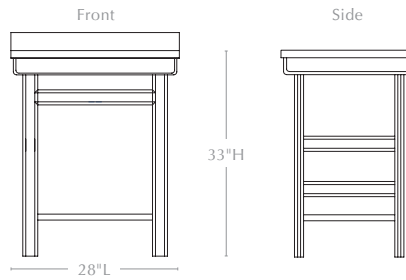

Shown: Light Gray Acacia Wood

Vanity Base:*

Bleached White Acacia Wood

Light Gray Acacia Wood

*Variation to be expected.

MADE GOODS

Sizes & Dimensions:

28" POWDER ROOM VANITY

Base w/ Countertop: 28"Lx22"Wx34"H

Base Only: 27.25"L x 21.75"W x 33"H

Shelf Opening: 18"H

36" SINGLE VANITY

Base w/ Countertop: 36"Lx24"Wx34"H

Base Only: 35.25"L x 23.75"W x 33"H

Shelf Opening: 18"H

48" SINGLE VANITY

Base w/ Countertop: 48"L x 24"W x 34"H

Base Only: 47.25"L x 23.75"W x 33"H

Shelf Opening: 18"H

60" DOUBLE VANITY

Base w/ Countertop: 60"L x 24"W x 34"H

Base Only: 59.25"L x 23.75"W x 33"H

Shelf Opening: 18"H

72" DOUBLE VANITY

Base w/ Countertop: 72"Lx24"Wx34"H

Base Only: 71.25"L x 23.75"W x 33"H

Shelf Opening: 18"H