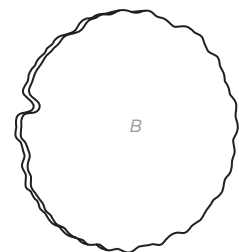

### DIMENSIONS

A. 17" Dia

B. 32" Dia

### FINISHES

Rustic Bronze

White

17" Dia

32" Dia