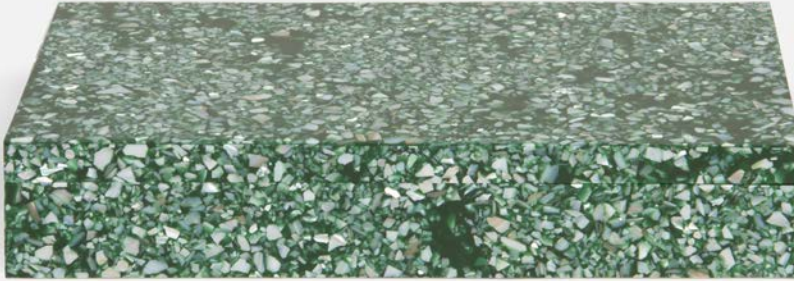

GILLIAN BOX

Striking terrazzo shell box available in two colors. Lined with beige suede.

MATERIAL

Resin/Shell

DIMENSIONS

13"L x 6.5"W x 2.5"H

SOLD AS

Individually

INTERIOR DETAIL

Beige Suede

FINISHES

Gray/Kabibe

Green/Kabibe