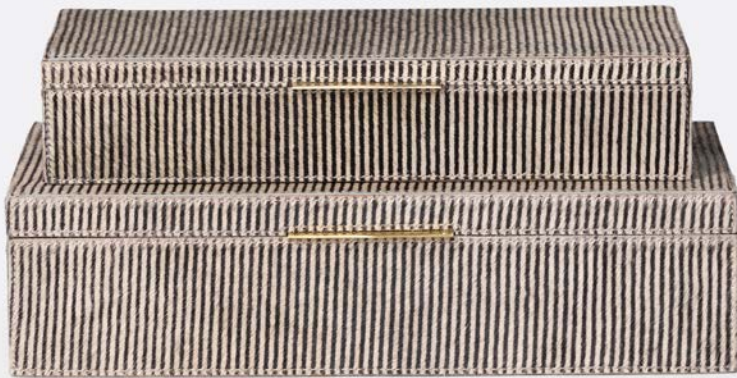

IRWIN

Wide, low-profile boxes in hair-on-hide leather with graphic candy stripes are the perfect way to show your excellent taste.

MATERIAL

Hair-On-Hide*

DIMENSIONS

A. 13"L x 6.5"W x 2.5"H

B. 14.5"L x 8.5"W x 3.5"H

SOLD AS

Set of 2

INTERIOR DETAIL

Oatmeal Chambray

** Natural variation to be expected*

FINISH

Brown Candy Striped