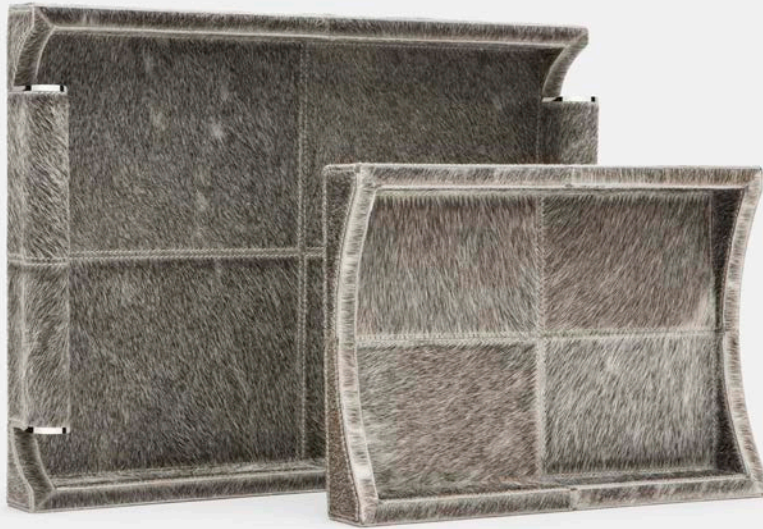

NATE TRAY SET

Gray hair-on-hide with silver detailing or cream full-grain leather and white hair-on-hide with brass detailing features unique, decorative handles. Available in two standard tray proportions as well as a longer, narrow tray size perfect for consoles and vanities.

DIMENSIONS

A. 12" L x 8" W x 1.5" H

B. 16.5" L x 12" W x 2" H

SOLD AS

Set of 2

**Natural variation to be expected.*

FINISHES & MATERIALS

Cream Full-Grain Leather*

Gray Hair-On-Hide*

Natural White Hair-On-Hide*