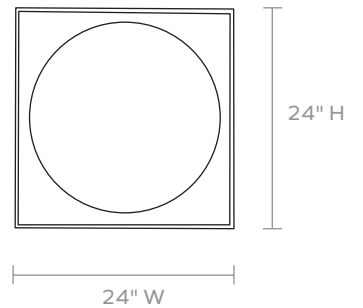

NORINA

Captivating beaded floral geometry art in two sizes. Clear acrylic display case included.

MATERIAL

Coco Beads/Shell Discs

DIMENSIONS

A. 24"W x 3"D x 24"H

B. 40"W x 3"D x 40"H

SOLD

Individual

FINISH

Natural