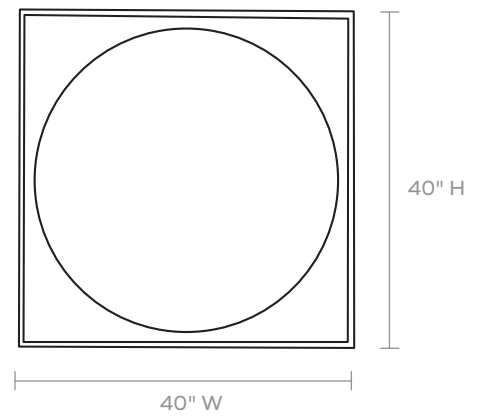

NORINA

Captivating beaded floral geometry art in two sizes. Clear acrylic display case included.

MATERIAL

Coco Beads/Shell Discs

DIMENSIONS

A. 24"W x 3"D x 24"H

B. 40"W x 3"D x 40"H

SOLD

Individual

FINISH

Natural