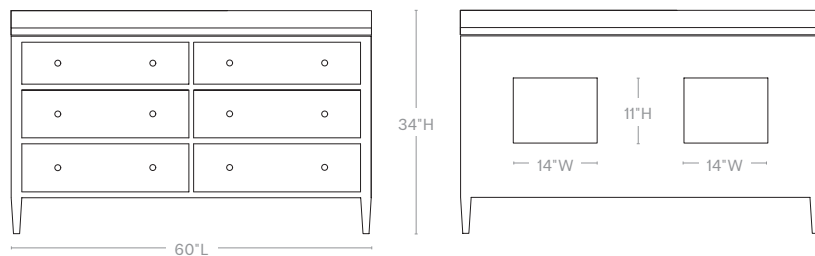

Nickel Brass

Polished Brass

Drawer Closing Mechanism: Soft-Close

MADE GOODS

Sizes & Dimensions:

28" POWDER ROOM VANITY

- Base w/ Countertop: 28"L x 22"W x 34"H
- Base Only: 28"L x 22"W x 33"H
- Back Opening: 14"W x 11"H
- Bottom Opening to Floor: 15"H
- # of Drawers: 3
- Drawer Heights: 7"H/8"H/8"H
- # of Knobs: 6

36" SINGLE VANITY

- Base w/ Countertop: 36"L x 24"W x 34"H
- Base Only: 36"L x 24"W x 33"H
- Back Opening: 14"W x 11"H
- Bottom Opening to Floor: 15"H
- # of Drawers: 3
- Drawer Heights: 7"H/8"H/8"H
- # of Knobs: 6

48" SINGLE VANITY

- Base w/ Countertop: 48"L x 24"W x 34"H
- Base Only: 48"L x 24"W x 33"H
- Back Opening: 14"W x 11"H
- Bottom Opening to Floor: 15"H
- # of Drawers: 3
- Drawer Heights: 7"H/8"H/8"H
- # of Knobs: 6

60" DOUBLE VANITY

- Base w/ Countertop: 60"L x 24"W x 34"H
- Base Only: 60"L x 24"W x 33"H
- Back Openings: 14"W x 11"H
- Bottom Opening to Floor: 15"H
- # of Drawers: 6
- Drawer Heights: 7"H/8"H/8"H
- # of Knobs: 12