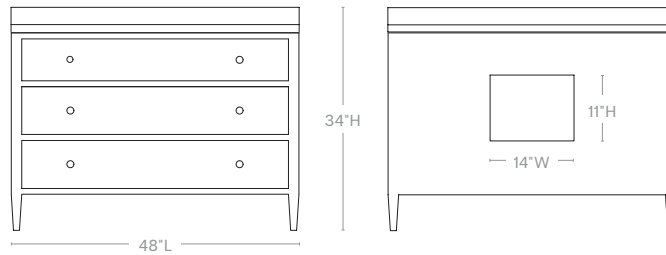

Nickel Brass

Polished Brass

Drawer Closing Mechanism: Soft-Close

MADE GOODS

Sizes & Dimensions:

28" POWDER ROOM VANITY

- Base w/ Countertop: 28"L x 22"W x 34"H
- Base Only: 28"L x 22"W x 33"H
- Back Opening: 14"W x 11"H
- Bottom Opening to Floor: 15"H
- # of Drawers: 3
- Drawer Heights: 7"H/8"H/8"H
- # of Knobs: 6

36" SINGLE VANITY

- Base w/ Countertop: 36"L x 24"W x 34"H
- Base Only: 36"L x 24"W x 33"H
- Back Opening: 14"W x 11"H
- Bottom Opening to Floor: 15"H
- # of Drawers: 3
- Drawer Heights: 7"H/8"H/8"H
- # of Knobs: 6

48" SINGLE VANITY

- Base w/ Countertop: 48"L x 24"W x 34"H
- Base Only: 48"L x 24"W x 33"H
- Back Opening: 14"W x 11"H
- Bottom Opening to Floor: 15"H
- # of Drawers: 3
- Drawer Heights: 7"H/8"H/8"H
- # of Knobs: 6

60" DOUBLE VANITY

- Base w/ Countertop: 60"L x 24"W x 34"H
- Base Only: 60"L x 24"W x 33"H
- Back Openings: 14"W x 11"H
- Bottom Opening to Floor: 15"H
- # of Drawers: 6
- Drawer Heights: 7"H/8"H/8"H
- # of Knobs: 12