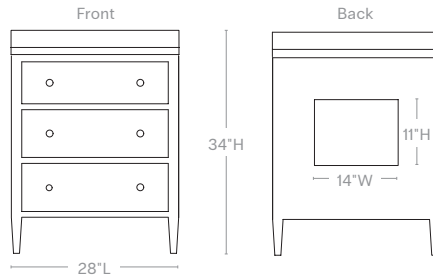

Nickel Brass

Polished Brass

Drawer Closing Mechanism: Soft-Close

MADE GOODS

Sizes & Dimensions:

28" POWDER ROOM VANITY

- Base w/ Countertop: 28"L x 22"W x 34"H
- Base Only: 28"L x 22"W x 33"H
- Back Opening: 14"W x 11"H
- Bottom Opening to Floor: 15"H
- # of Drawers: 3
- Drawer Heights: 7"H/8"H/8"H
- # of Knobs: 6

36" SINGLE VANITY

- Base w/ Countertop: 36"L x 24"W x 34"H
- Base Only: 36"L x 24"W x 33"H
- Back Opening: 14"W x 11"H
- Bottom Opening to Floor: 15"H
- # of Drawers: 3
- Drawer Heights: 7"H/8"H/8"H
- # of Knobs: 6

48" SINGLE VANITY

- Base w/ Countertop: 48"L x 24"W x 34"H
- Base Only: 48"L x 24"W x 33"H
- Back Opening: 14"W x 11"H
- Bottom Opening to Floor: 15"H
- # of Drawers: 3
- Drawer Heights: 7"H/8"H/8"H
- # of Knobs: 6

60" DOUBLE VANITY

- Base w/ Countertop: 60"L x 24"W x 34"H
- Base Only: 60"L x 24"W x 33"H
- Back Openings: 14"W x 11"H
- Bottom Opening to Floor: 15"H
- # of Drawers: 6
- Drawer Heights: 7"H/8"H/8"H
- # of Knobs: 12