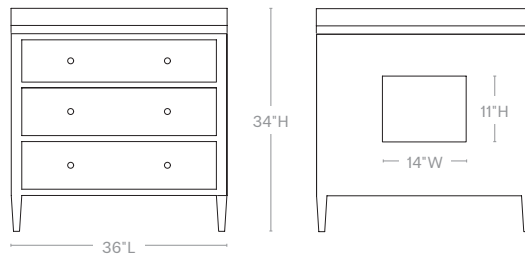

Nickel Brass

Polished Brass

Drawer Closing Mechanism: Soft-Close

MADE GOODS

Sizes & Dimensions:

28" POWDER ROOM VANITY

- Base w/ Countertop: 28"L x 22"W x 34"H
- Base Only: 28"L x 22"W x 33"H
- Back Opening: 14"W x 11"H
- Bottom Opening to Floor: 15"H
- # of Drawers: 3
- Drawer Heights: 7"H/8"H/8"H
- # of Knobs: 6

36" SINGLE VANITY

- Base w/ Countertop: 36"L x 24"W x 34"H
- Base Only: 36"L x 24"W x 33"H
- Back Opening: 14"W x 11"H
- Bottom Opening to Floor: 15"H
- # of Drawers: 3
- Drawer Heights: 7"H/8"H/8"H
- # of Knobs: 6

48" SINGLE VANITY

- Base w/ Countertop: 48"L x 24"W x 34"H
- Base Only: 48"L x 24"W x 33"H
- Back Opening: 14"W x 11"H
- Bottom Opening to Floor: 15"H
- # of Drawers: 3
- Drawer Heights: 7"H/8"H/8"H
- # of Knobs: 6

60" DOUBLE VANITY

- Base w/ Countertop: 60"L x 24"W x 34"H
- Base Only: 60"L x 24"W x 33"H
- Back Openings: 14"W x 11"H
- Bottom Opening to Floor: 15"H
- # of Drawers: 6
- Drawer Heights: 7"H/8"H/8"H
- # of Knobs: 12