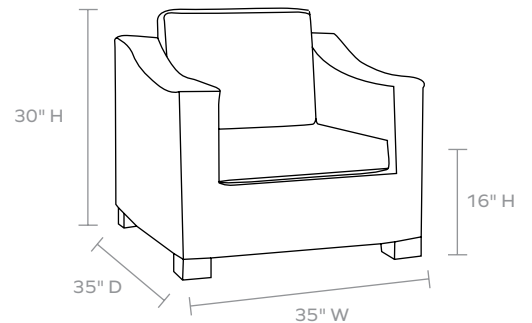

FABRIC WIDTH	FABRIC REPEAT						
54"	Plain < 1" 0%	1" - 6" 15%	7" - 14" 30%	15" - 20" 35%	21" - 27" 40%	28" - 36" 45%	Full Width Centered 100%