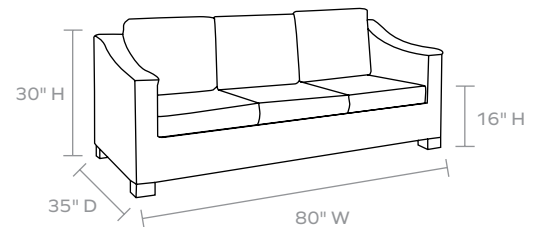

FABRIC WIDTH	FABRIC REPEAT						
54"	Plain < 1" 0%	1" - 6" 15%	7" - 14" 30%	15" - 20" 35%	21" - 27" 40%	28" - 36" 45%	Full Width Centered 100%