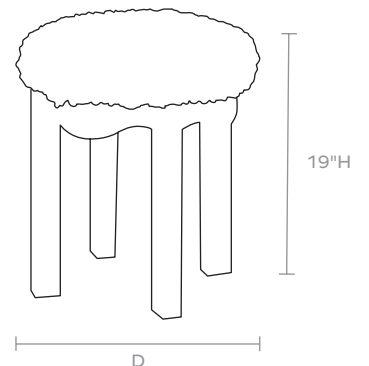

BASE MATERIAL

Acrylic

DIMENSIONS

- A. 16"D x 19"H
- B. 22"D x 19"H

UPHOLSTERY INFORMATION

Types of Fabric: Can be upholstered with our fabric/leather options or COM/COL.

COM YARDAGE REQUIREMENT

Solid:

- A. Requires 1 Yard
- B. Requires 2 Yards

Pattern: Yardage amount may vary depending on pattern orientation and pattern repeat. Please call for quote.

This item is handcrafted and may show slight variation in size from one piece to another.

BASE FINISH

Clear

FABRIC WIDTH	FABRIC REPEAT						
54"	Plain < 1" 0%	1" - 6" 15%	7" - 14" 30%	15" - 20" 35%	21" - 27" 40%	28" - 36" 45%	Full Width Centered 100%