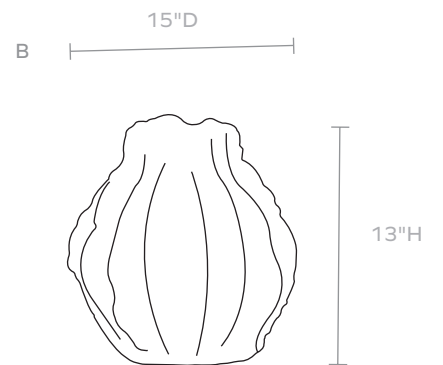

## MERCER

This translucent resin vase has a unique free-form shape and mirrors the look of sea glass for an exquisite accent in Ivory or Green. Available in two sizes.

**MATERIAL**

Translucent Resin

**DIMENSIONS**

A. 11"D x 15"H

B. 15"D x 13"H

**SOLD AS**

Individually

**WEIGHT**

A. 13lbs

B. 12lbs

**FINISH**