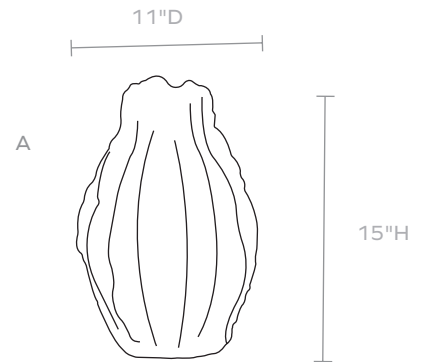

## MERCER

This translucent resin vase has a unique free-form shape and mirrors the look of sea glass for an exquisite accent in Ivory or Green. Available in two sizes.

**MATERIAL**

Translucent Resin

**DIMENSIONS**

A. 11"D x 15"H

B. 15"D x 13"H

**SOLD AS**

Individually

**WEIGHT**

A. 13lbs

B. 12lbs

**FINISH**