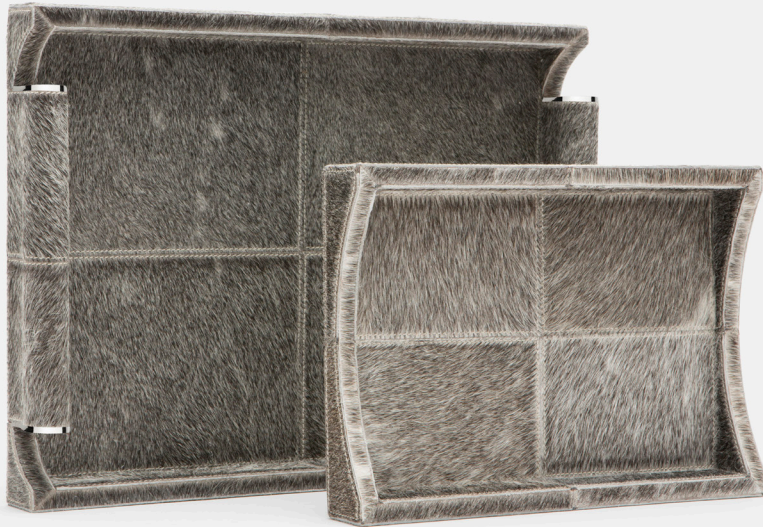

## NATE TRAY SET

Gray hair-on-hide with silver detailing or cream full-grain leather and white hair-on-hide with brass detailing features unique, decorative handles. Available in two standard tray proportions as well as a longer, narrow tray size perfect for consoles and vanities.

### MATERIALS

Full-Grain Leather/Hair-On-Hide

### SOLD AS

Set of 2

*Natural variation to be expected.*

### FINISHES & MATERIALS

Cream Full-Grain Leather

Gray Hair-On-Hide

Natural White Hair-On-Hide

Midnight