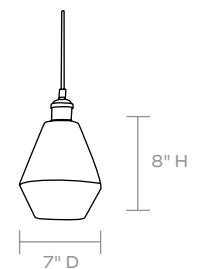

MATERIALS

Rattan

DIMENSIONS

7" D x 60" H

18" D x 60" H

24" D x 60" H

Shade: 7" D x 8" H

CANOPY DIMENSIONS

Brass Metal

Silver Metal

Natural

1 Light

5 Lights

9 Lights