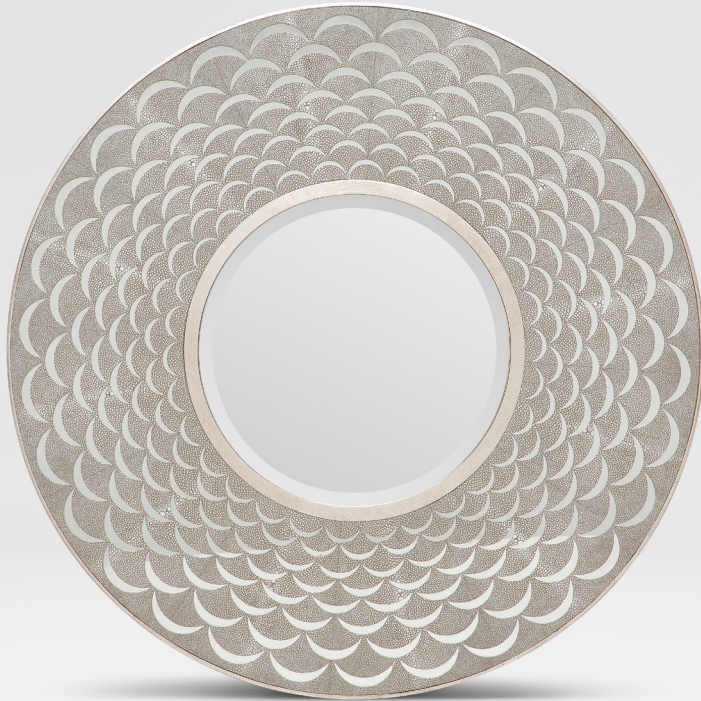

## NATALIE

Laser-cut faux shagreen gives this mirror its scalloped, eye-catching charm. The Natalie's round shape set with a metallic inner and outer frame make it particularly versatile.

### MATERIAL

Realistic Faux Shagreen

### DIMENSIONS

36"D

Depth: 1"

### MIRROR TYPE

Beveled