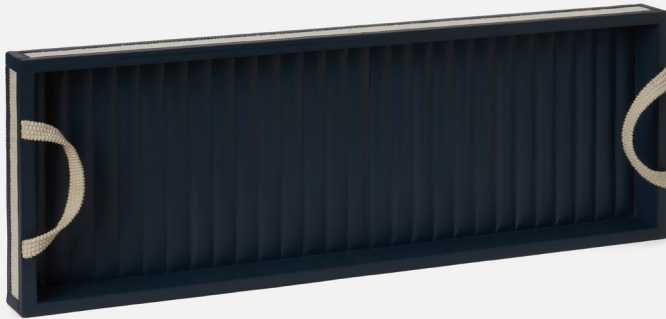

## OKEANOS CONSOLE TRAY

Okeanos plays natural woven cotton detailing and handles, against piles of tufted full-grain navy leather, in a luxe interior tray. At once casual and luxurious, it's the epitome of nautical style.

**MATERIAL**

Full-Grain Leather/Cotton

**DIMENSIONS**

28"L x 10"W x 2"H

**SOLD AS**

Multiples of 2

**WEIGHT**

n/a

**FINISHES**

Natural/Navy