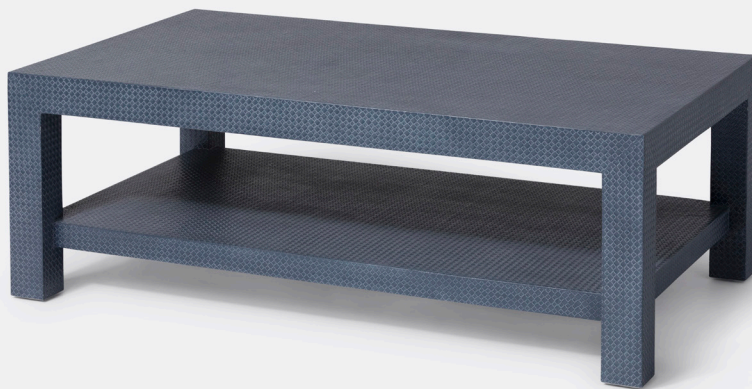

## OLIVER COFFEE TABLE

Our Oliver Coffee Table has thick, sturdy lines and is covered in all-over faux leather designed to look like strips of leather in a tight diamond weave. A lower shelf provides extra storage.

### MATERIAL

Diamond Faux Leather Weave

### DIMENSIONS

52"L x 30"W x 18"H

*This item is handcrafted and may show slight variation in size from one piece to another.*