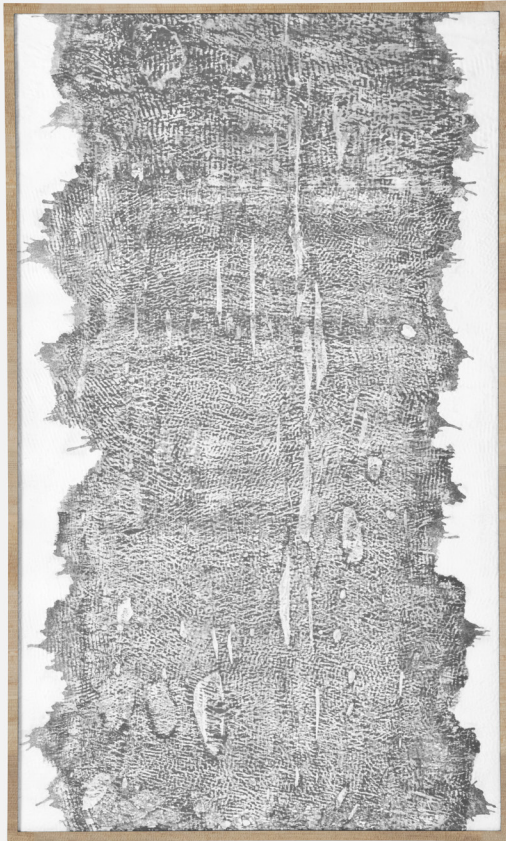

## QUINTUS

---

Pared-down techniques meet natural materials in our modernist Quintus wall art. The surface is covered in banana bark. Pencil lines and blotches of black washes of color that are hand-applied, creating visual texture and complexity.

**MATERIAL**

Wood Bark/Banana Bark

**DIMENSIONS**

24"W x 40"H

**SOLD AS**

Individually

**HARDWARE TYPE**

D-Ring

**WEIGHT**

13lbs

---

**FINISH**

Black/White