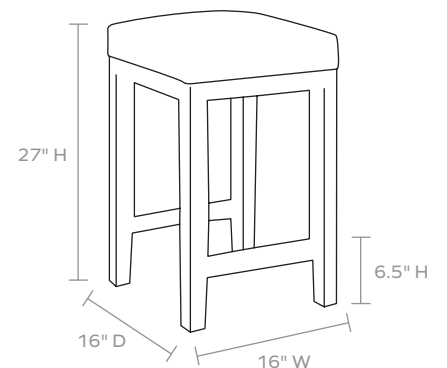

22 lbs

*In-Stock upholstered pieces have a 4-6 weeks lead time.*

*\*\*This item is handcrafted and may show slight variation in size from one piece to another.*

**FINISH**

Clear

Sheer Black

FABRIC WIDTH	FABRIC REPEAT						
	Plain < 1"	1" - 6"	7" - 14"	15" - 20"	21" - 27"	28" - 36"	Full Width Centered
54"	0%	15%	30%	35%	40%	45%	100%