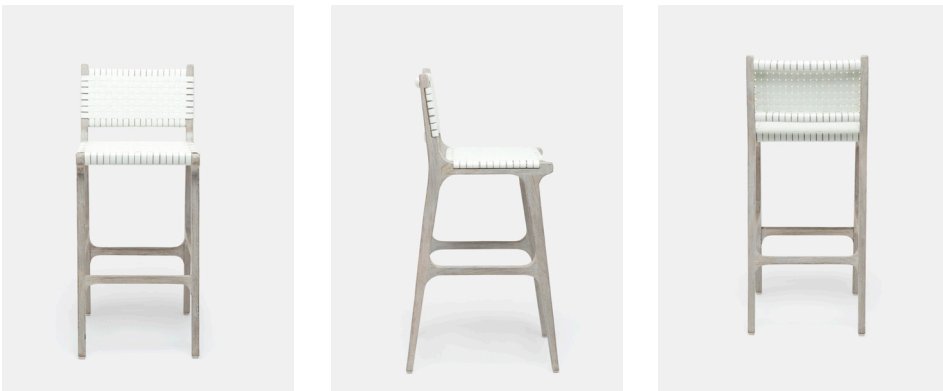

RAWLEY BAR STOOL

Indoor? Outdoor? The Rawley is both. Synthetic rattan made to withstand the elements. Woven, basketweave strips create the back and seat. An airy teak wood base completes this retro-yet-modern collection.

SUITABLE FOR FREEZING TEMPERATURES

MATERIAL
Faux Rattan*

DIMENSIONS
18"W x 22"D x 42"H
Seat Depth: 16"
Seat Height: 29.75"
Footrest Height: 12.5"

WEIGHT
12 lbs

This item is handcrafted and may show slight variation in size from one piece to another.

*Not suitable for freezing temperatures

FINISHES