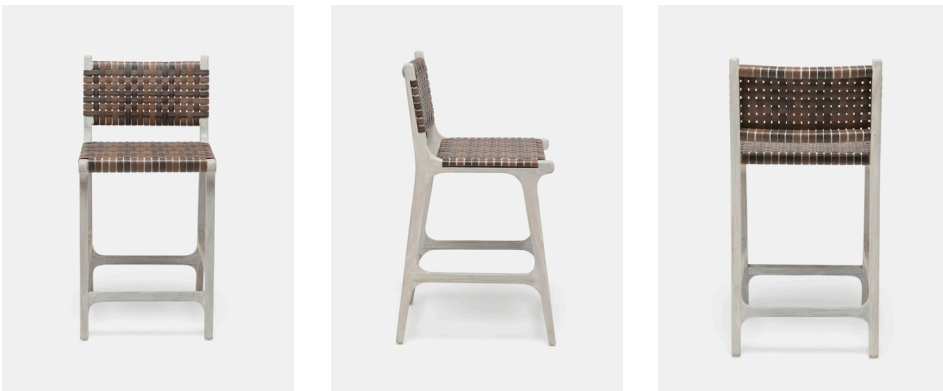

## RAWLEY COUNTER STOOL

Indoor? Outdoor? The Rawley is both. Synthetic rattan made to withstand the elements. Woven, basketweave strips create the back and seat. An airy teak wood base completes this retro-yet-modern collection.

**NOT SUITABLE FOR FREEZING TEMPERATURES**

**MATERIAL**  
Faux Rattan/Teak\*

**DIMENSIONS**  
18"W x 20"D x 36"H  
Seat Height :24.125"  
Seat Depth: 16"  
Footrest Height 6"

**WEIGHT**  
11 lbs

*This item is handcrafted and may show slight variation in size from one piece to another.*

### FINISHES

Flat White /Gray

Flat Walnut/Gray

Flat White/Aged Natural

Flat Navy/Aged Natural

Flat Black /Aged Natural

Flat Vintage Gray/Aged Natural