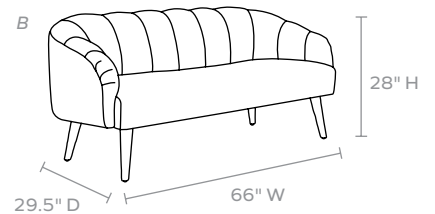

DIMENSIONS

- A. 54"W x 29.5"D x 28"H
- B. 66"W x 29.5"D x 28"H
- Arm Height: 24"
- Seat Depth: 21.5"
- Seat Height: 18"

UPHOLSTERY INFORMATION

Types of Fabric: Can be upholstered with our fabric/ leather options* or COM/COL.

COM YARDAGE REQUIREMENT

- A. Solid: Requires 8 Yards
- B. Solid: Requires 9 Yards
- Pattern: Yardage amount may vary depending on pattern orientation and pattern repeat. Please call for quote.

This item is handcrafted and may show slight variation in size from one piece to another.

**Not available in Jullan or Marano.*

LEG FINISHES & MATERIALS

Antiqued Silver Metal

Bronze Metal

Gold Metal

FABRIC WIDTH	FABRIC REPEAT						
54"	Plain < 1" 0%	1" - 6" 15%	7" - 14" 30%	15" - 20" 35%	21" - 27" 40%	28" - 36" 45%	Full Width Centered 100%