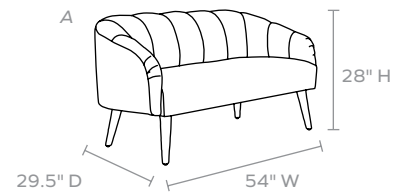

FABRIC WIDTH	FABRIC REPEAT						
54"	Plain < 1" 0%	1" - 6" 15%	7" - 14" 30%	15" - 20" 35%	21" - 27" 40%	28" - 36" 45%	Full Width Centered 100%