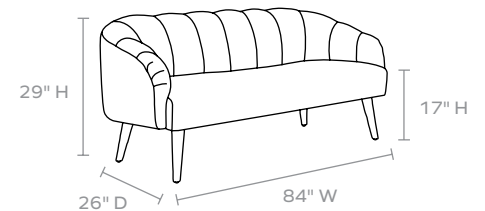

DIMENSIONS

84"W x 32"D x 29"H

Arm Height: 21"

Seat Depth: 26"

Seat Height: 17"

UPHOLSTERY INFORMATION

Types of Fabric: Can be upholstered with our fabric/ leather options* or COM/COL.

COM YARDAGE REQUIREMENT

Solid: Requires 14 Yards.

Pattern: Yardage amount may vary depending on pattern orientation and pattern repeat. Please call for quote.

This item is handcrafted and may show slight variation in size from one piece to another.

**Not available in Jullan or Marano.*

LEG FINISHES & MATERIALS

Antiqued Silver Metal

Bronze Metal

Gold Metal

FABRIC WIDTH	FABRIC REPEAT						
54"	Plain < 1" 0%	1" - 6" 15%	7" - 14" 30%	15" - 20" 35%	21" - 27" 40%	28" - 36" 45%	Full Width Centered 100%