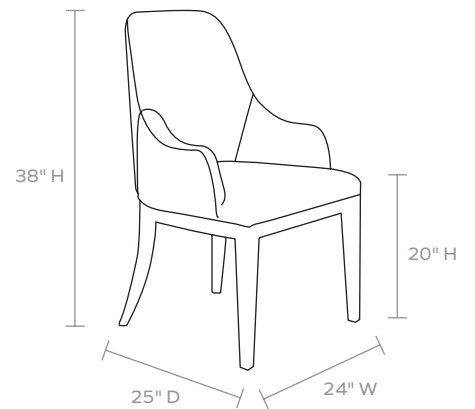

**BUILD IT
YOUR WAY**
EXPLORE OUR
FABRIC OPTIONS

SANDERSON

Plush, chic dining chair. Shown in Liard Cyan. In-stock upholstered pieces have a 6-8 week lead time.

DIMENSIONS

24"W x 25"D x 38"H

Arm Height: 24.5"

Seat Depth: 19"

Seat Height: 20"

WEIGHT

28.5 lbs

UPHOLSTERY INFORMATION

Types of Fabric: Can be upholstered with our fabric/leather options or COM/COL.

COM YARDAGE REQUIREMENT

Solid: Requires 4.5 Yards

Pattern: Yardage amount may vary depending on pattern orientation and pattern repeat. Please call for quote.

This item is handcrafted and may show slight variation in size from one piece to another.

FINISHES & MATERIALS

Glossy White Wood

Cerused White Oak

FABRIC WIDTH	FABRIC REPEAT						
54"	Plain < 1" 0%	1" - 6" 15%	7" - 14" 30%	15" - 20" 35%	21" - 27" 40%	28" - 36" 45%	Full Width Centered 100%