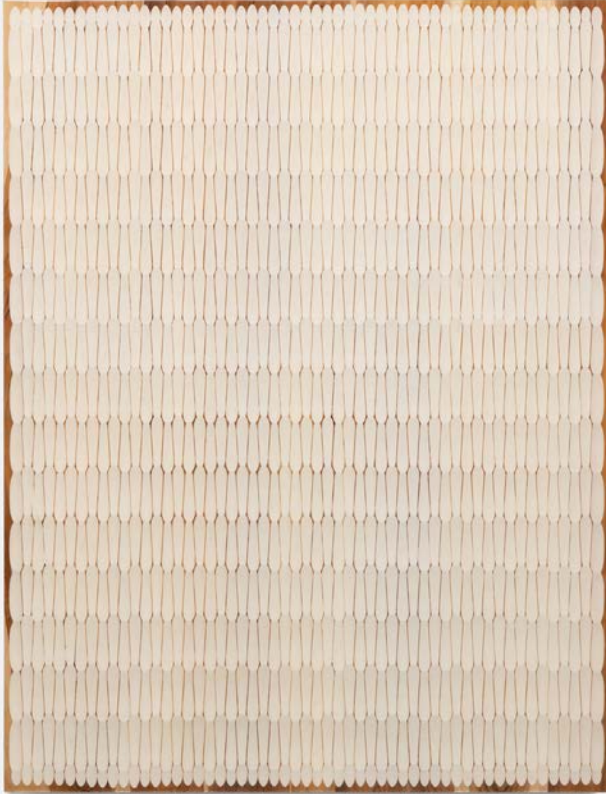

SLATER

Teak is stained, then etched in a horizontal pattern to create a dimensional effect.

MATERIAL

Teak

DIMENSIONS

31"W x 41"H

SOLD AS

Individual

FINISH

White/Natural