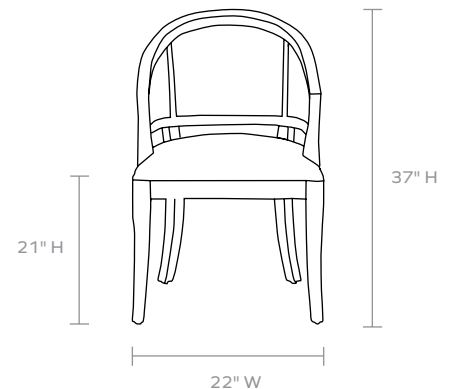

MATERIAL

Mahogany/Cane

DIMENSIONS

22"W x 23"D x 37"H

Seat Height: 21"

Cushion height may vary from 1/2 to 1 inch.

UPHOLSTERY INFORMATION

Types of Fabric: Can be upholstered with our fabric/leather options* or COM/COL.

**Not available in Aras, Marano, and Jullan.*

FINISHES

Brushed Gray/Gray

White Satin/Natural

FABRIC WIDTH	FABRIC REPEAT						
54"	Plain < 1" 0%	1" - 6" 15%	7" - 14" 30%	15" - 20" 35%	21" - 27" 40%	28" - 36" 45%	Full Width Centered 100%