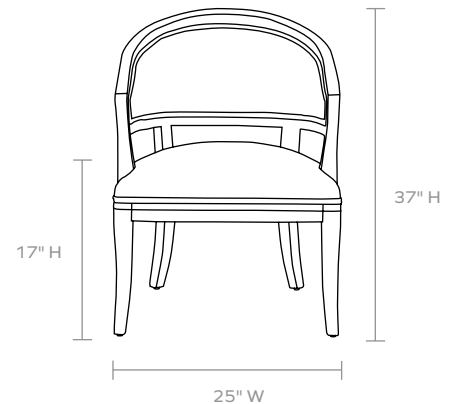

MATERIAL

Mahogany

DIMENSIONS

25"W x 26"D x 37"H

Seat Height: 17"

Cushion height may vary from 1/2 to 1 inch.

UPHOLSTERY INFORMATION

Types of Fabric: Can be upholstered with our fabric/leather options* or COM/COL.

COM YARDAGE REQUIREMENT

Solid: Requires 3.5 Yards

Pattern: Yardage amount may vary depending on pattern orientation and pattern repeat. Please call for quote.

WEIGHT

23 lbs

This item is handcrafted and may show slight variation in size from one piece to another.

**Not available in Aras, Marano, and Jullan.*

FINISHES

Brushed Gray

White Satin

FABRIC WIDTH	FABRIC REPEAT						
54"	Plain < 1" 0%	1" - 6" 15%	7" - 14" 30%	15" - 20" 35%	21" - 27" 40%	28" - 36" 45%	Full Width Centered 100%