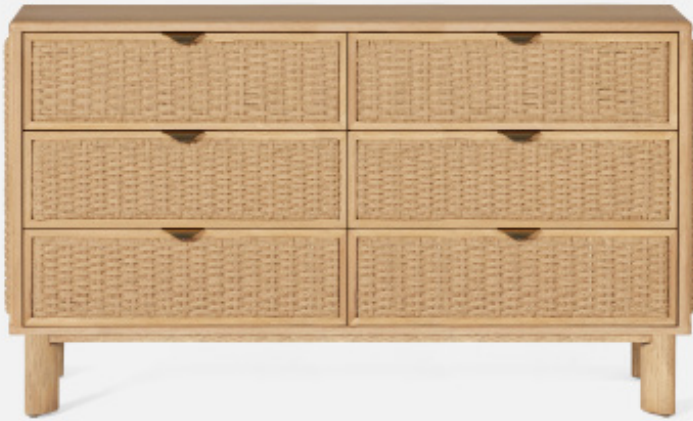

## VANNA DRESSER

With clean lines, the modern Vanna nightstand celebrates neutral with an oak veneer frame and thickly woven natural Danish cord panels. The three drawers are finished with brass half-moon shaped pull handles.

**MATERIAL**

Oak Veneer/Danish Cord

**DIMENSIONS**

A. 48"Lx20"Wx34"H

B. 60"Lx20"Wx34"H

**NUMBER OF DRAWERS**

A. 4

B. 6

**CLOSING MECHANISM**

Standard

**FREE FLOATING**

No

**FINISHES**

Vintge Brown/Natural

Whitewashed/Natural