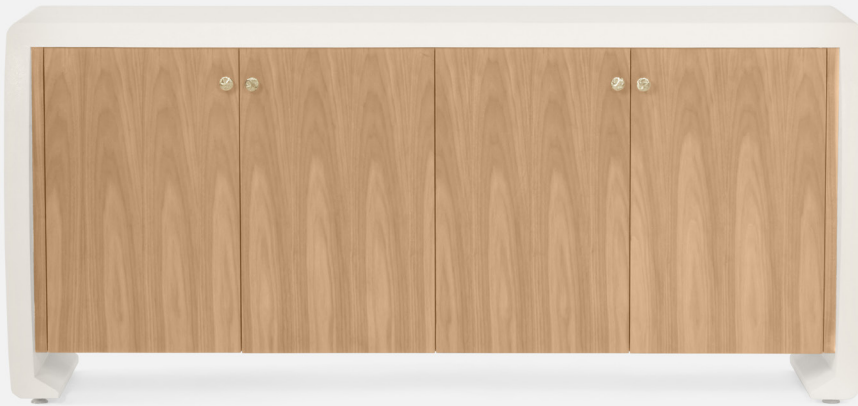

VERONA

The four light bleached oak or walnut veneer doors appear to float within our Verona buffet, where the stunning natural wood grain truly stands out. The contrasting pristine faux shagreen frame shows a sleek curved edge that protrudes out, creating a strong statement in any setting.

MATERIAL

Vintage Faux Shagreen/Oak Veneer

DIMENSIONS

72"L x 20"W x 32"H

LEG CLEARANCE

5"

CLOSING MECHANISM

Soft-Close

INTERIOR

2 Adjustable Shelves

Shelf Clearance: 12"

Dimension: 32"Lx16"W

4 compartments

FREE FLOATING

Yes

WEIGHT

210 lbs

FINISHES

Pristine/Light Bleached

Pristine/Walnut