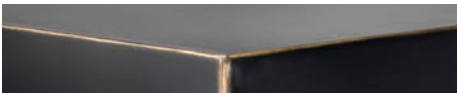

## VALENIA

---

Ten years of play with the dodecahedron shape has led us to the Valenia. Black-dyed concrete with a subtle gold trim and oversized proportions.

**MATERIAL**

Fiber Reinforced Concrete

**DIMENSIONS**

25"L x 24"W x 20"H

*This item is handcrafted and may show slight variation in size from one piece to another.*

---

**FINISHES**

Black/Gold