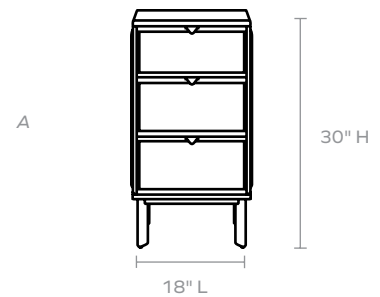

VANNA NIGHTSTAND

With clean lines, the modern Vanna nightstand celebrates neutral with an oak veneer frame and thickly woven natural Danish cord panels. The three drawers are finished with brass half-moon shaped pull handles.

MATERIAL

Oak Veneer/Danish Cord

DIMENSIONS

A. 18"L x 18"W x 30"H

B. 30"L x 18"W x 30"H

NUMBER OF DRAWERS

3

CLOSING MECHANISM

Standard

FREE FLOATING

No

FINISHES

B