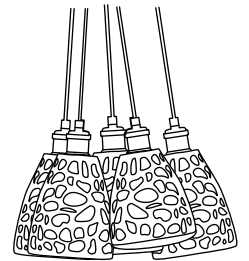

DAMP LOCATION APPROVED

No

5 Lights