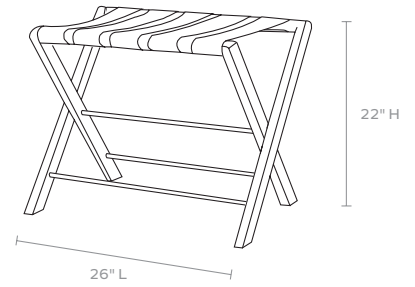

DIMENSIONS

26"L x 18"W x 22"H

WEIGHT

10 lbs

This item is handcrafted and may show slight variation in size from one piece to another.

FINISH & MATERIALS

Whitewashed/Navy Canvas

Whitewashed/Gray Canvas