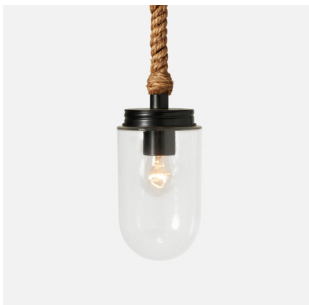

XANDRO

In twisted faux wicker or dark navy performance rope, the Xandro's woven shade—suspended on a braided abaca rope pendant—projects intriguing shadows that make for an enchanting mood. Each chandelier comes with natural Abaca rope cord and plug.

MATERIALS

Twisted Faux Rope

DIMENSIONS

13"D x 15"H

NUMBER OF BULBS

1 Light

BULB TYPE

Type A Incandescent, 60 Watt max.

UL/CUL CERTIFIED

Yes /Yes

CORD COLOR

Natural Abaca Rope

CORD LENGTH

144"/288"

WEIGHT

28 lbs

WET LOCATION APPROVED

Yes

FINISHES