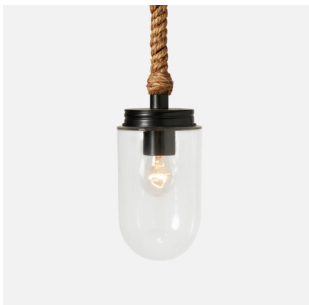

XANDRO

In twisted faux wicker or dark navy performance rope, the Xandro's woven shade—suspended on a braided abaca rope pendant—projects intriguing shadows that make for an enchanting mood. Each chandelier comes with natural Abaca rope cord and plug.

MATERIALS

Twisted Faux Rope

DIMENSIONS

13"D x 15"H

NUMBER OF BULBS

1 Light

BULB TYPE

Type A Incandescent, 60 Watt max.

UL/CUL CERTIFIED

Yes /Yes

CORD COLOR

Natural Abaca Rope

CORD LENGTH

144"/288"

WEIGHT

28 lbs

WET LOCATION APPROVED

Yes

FINISHES

Dark Navy

Natural