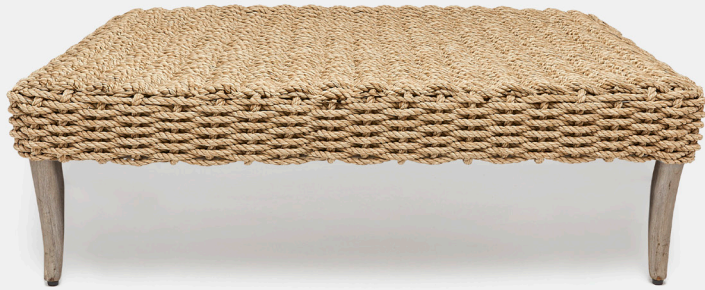

OUTDOOR
APPROVED

ARLA COFFEE TABLE

The top is woven from our twisted faux rope; curved teak legs are a refined addition.

NOT SUITABLE FOR FREEZING TEMPERATURES

MATERIAL

Twisted Faux Rope*

DIMENSIONS

52"L x 30"W x 17"H

This item is handcrafted and may show slight variation in size from one piece to another.

**Not suitable for freezing temperatures*

FINISHES

Natural

Navy