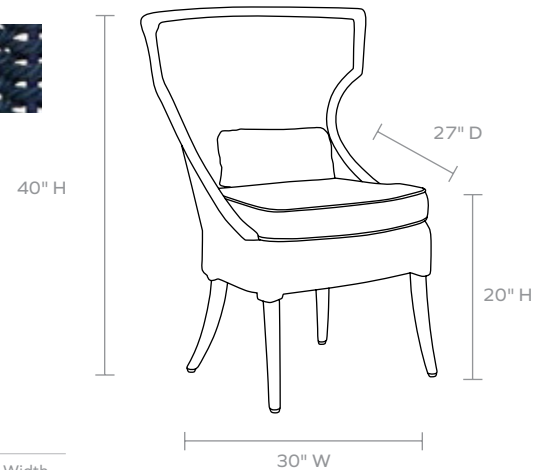

MATERIAL

Twisted Faux Rope*

DIMENSIONS

Overall: 30"W x 27"D x 40"H

Seat Depth: 19"

Seat Height: 20"

Seat Height (without cushion): 18"

Cushion height may vary from 1/2 to 1 inch

This item is handcrafted and may show slight variation in size from one piece to another.

FINISHES

Natural

Navy

FABRIC WIDTH

FABRIC REPEAT

FABRIC WIDTH	Plain < 1"	1" - 6"	7" - 14"	15" - 20"	21" - 27"	28" - 36"	Full Width Centered
54"	0%	15%	30%	35%	40%	45%	100%