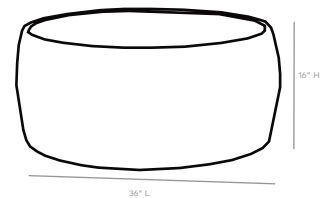

**OUTDOOR
APPROVED**

ARNETT COFFEE TABLE

This light, airy outdoor coffee table is crafted from spokes of twisted faux wicker, woven over a simple barrel frame with a subtle underlying grid pattern.

SUITABLE FOR FREEZING TEMPERATURES

MATERIAL

Twisted Faux Wicker

DIMENSIONS

- A. 28"D x 16"H
- B. 36"D x 16"H
- C. 44"D x 16"H

WEIGHT

- A. 15 lbs
- B. 32 lbs
- C. 48 lbs

This item is handcrafted and may show slight variation in size from one piece to another.

FINISHES

17" H