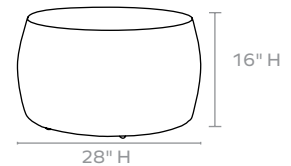

**OUTDOOR
APPROVED**

ARNETT COFFEE TABLE

This light, airy outdoor coffee table is crafted from spokes of twisted faux wicker, woven over a simple barrel frame with a subtle underlying grid pattern.

SUITABLE FOR FREEZING TEMPERATURES

MATERIAL

Twisted Faux Wicker

DIMENSIONS

- A. 28"D x 16"H
- B. 36"D x 16"H
- C. 44"D x 16"H

WEIGHT

- A. 15 lbs
- B. 32 lbs
- C. 48 lbs

This item is handcrafted and may show slight variation in size from one piece to another.

FINISHES

17" H