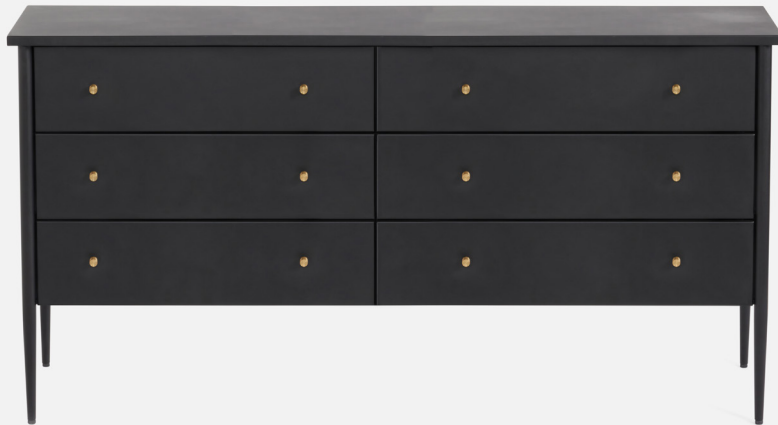

ASHWIN DRESSER

Our sharp Ashwin dresser balances a slender profile with the strength of steel. Standing on tall tapered legs, the dresser is powder coated with an inky matte black finish. The drawers are perfectly complemented by diminutive brushed brass knobs. This dresser lends versatile sophistication to any bedroom.

MATERIAL

Steel

DIMENSIONS

A. 48"Lx20"Wx34"H

B. 60"L x 20"W x 34"H

NUMBER OF DRAWERS

A. 4

B. 6

WEIGHT

lbs

FINISHES

Black