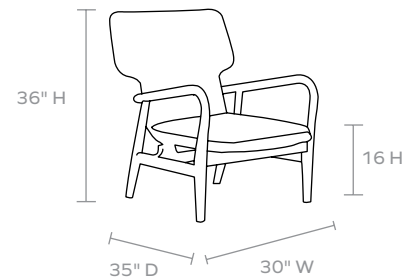

SUITABLE FOR FREEZING TEMPERATURES

MATERIAL

Performance Rope/Teak

DIMENSIONS

Overall: 30"W x 35"D x 36"H

Arm Height: 30"

Seat Depth: 22"

Seat Height: 16"

UPHOLSTERY INFORMATION

Types of Fabric: Can be upholstered with our outdoor fabric options or COM/COL.

COM YARDAGE REQUIREMENT

Solid: Requires 3 Yards

Pattern: Yardage amount may vary depending on pattern orientation and pattern repeat. Please call for quote.

This item is handcrafted and may show slight variation in size from one piece to another.

FINISH

Dark Navy/Natural

FABRIC WIDTH

FABRIC REPEAT

FABRIC WIDTH	Plain < 1"	1" - 6"	7" - 14"	15" - 20"	21" - 27"	28" - 36"	Full Width Centered 100%
54"	0%	15%	30%	35%	40%	45%	