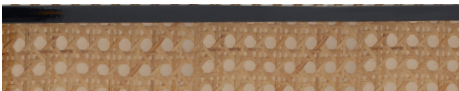

## GIANNI CONSOLE TRAY SET

Our Gianni nesting trays have an airy natural cane surface set in a protective clear resin. Navy gloss sides feature wide handles. Available in rectangular and circular styles.

### DIMENSIONS

A. 24"L x 11"W x 2"H

B. 28"L x 13"W x 2"H

### SOLD AS

Set of 2

### FINISH

Natural/Navy Gloss