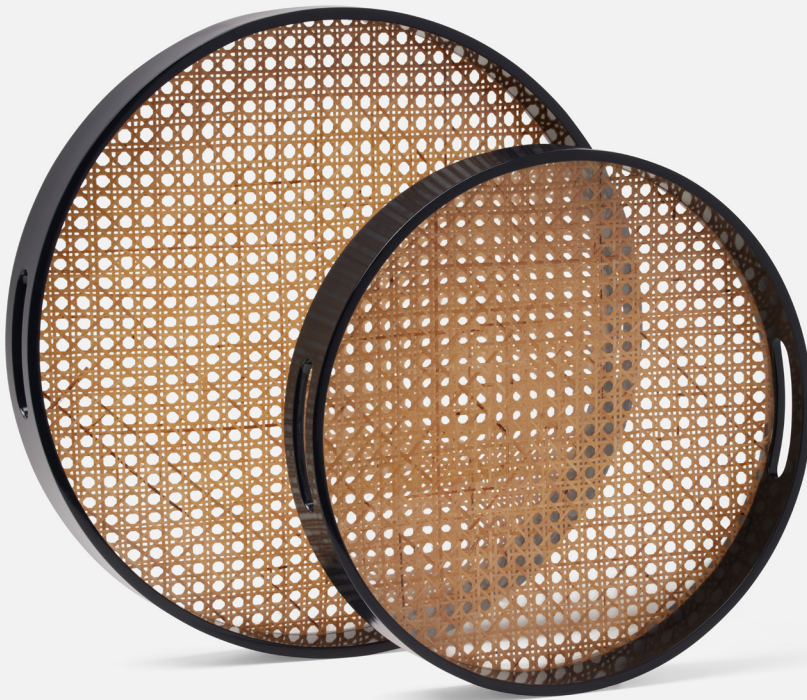

GIANNI ROUND TRAY SET

Our Gianni nesting trays have an airy natural cane surface set in a protective clear resin. Navy gloss sides feature wide handles. Available in rectangular and circular styles.

MATERIAL

Solihya/Wood

DIMENSIONS

A. 16"D x 2.3"H

B. 22"D x 2.3"H

SOLD AS

Set of 2

WEIGHT

A. 3 lbs

B. 4 lbs

FINISH

Natural/Navy Gloss