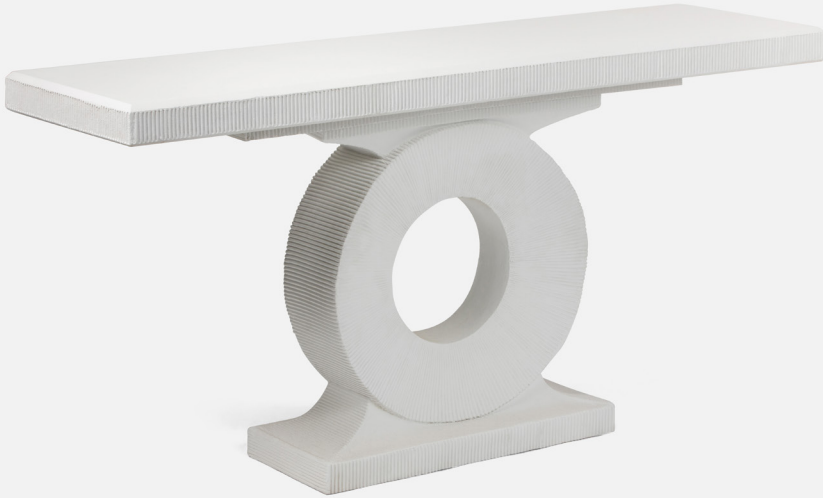

**OUTDOOR  
APPROVED**

## GRIER CONSOLE

The statement-making silhouette of our Grier includes a large outward-facing ring set atop a rectangular base. This grand Reconstituted Stone console is finished with inspired textural details—radial, horizontal, and vertical etched lines—adding delicate touches to an imposing piece.

**MATERIAL**  
Reconstituted Stone\*

**DIMENSIONS**  
63"L x 18"W x 32"H  
78"L x 18"W x 32"H

**FREE FLOATING**  
Yes

**WEIGHT**  
170 lbs

*This item is handcrafted and may show slight variation in size from one piece to another.*