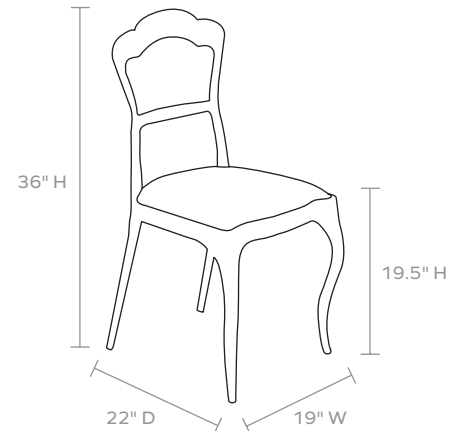

**NOT SUITABLE FOR FREEZING TEMPERATURES**

**MATERIAL**

Metal

**DIMENSIONS**

Overall: 19"W x 22"D x 36"H

Seat Depth: 18"

Seat Height: 19.5"

Seat Height (without cushion): 18"

Pattern: Yardage amount may vary depending on pattern orientation and pattern repeat. Please call for quote.

**WEIGHT**

23 lbs

*This item is handcrafted and may show slight variation in size from one piece to another.*

**FINISH**

Rustic Bronze

FABRIC WIDTH	FABRIC REPEAT						
	Plain < 1"	1" - 6"	7" - 14"	15" - 20"	21" - 27"	28" - 36"	Full Width Centered
54"	0%	15%	30%	35%	40%	45%	100%