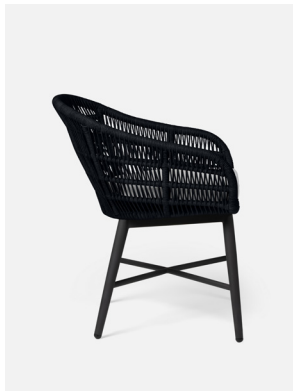

## JOLIE DINING CHAIR

The Jolie's woven marine-grade rope and streamlined legs set the stage at an outdoor soiree. A curved back provides relaxed, comfortable, durable use. Cushion comes upholstered in our base fabric, Alsek White or can be upholstered with one of our luxe upholstery fabrics.

**SUITABLE FOR FREEZING TEMPERATURES**

**MATERIAL**

Performance Rope

**DIMENSIONS**

22"W x 24"D x 31"H

Seat Depth: 17"

Arm Height: 27"

Seat Height: 19"

Seat Height (withouth cushion): 17"

**UPHOLSTERY INFORMATION**

Types of Fabric: Can be upholstered with our outdoor fabric options or COM/COL.

**COM YARDAGE REQUIREMENT**

Solid: Requires 1 Yard

Pattern: Yardage amount may vary depending on pattern orientation and pattern repeat. Please call for quote.

**WEIGHT**

13 lbs

*This item is handcrafted and may show slight variation in size from one piece to another.*

**FINISHES & MATERIALS**

Dark Navy Performance Rope/ Charcoal Aluminum

Slate Performance Rope/ Charcoal Aluminum