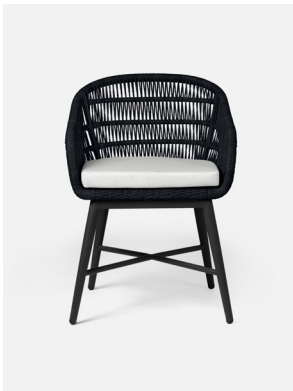

## JOLIE DINING CHAIR

The Jolie's woven marine-grade rope and streamlined legs set the stage at an outdoor soiree. A curved back provides relaxed, comfortable, durable use. Cushion comes upholstered in our base fabric, Alsek White or can be upholstered with one of our luxe upholstery fabrics.

**SUITABLE FOR FREEZING TEMPERATURES**

**MATERIAL**

Performance Rope

**DIMENSIONS**

22"W x 24"D x 31"H

Seat Depth: 17"

Arm Height: 27"

Seat Height: 19"

Seat Height (withouth cushion): 17"

**UPHOLSTERY INFORMATION**

Types of Fabric: Can be upholstered with our outdoor fabric options or COM/COL.

**COM YARDAGE REQUIREMENT**

Solid: Requires 1 Yard

Pattern: Yardage amount may vary depending on pattern orientation and pattern repeat. Please call for quote.

**WEIGHT**

13 lbs

*This item is handcrafted and may show slight variation in size from one piece to another.*

**FINISHES & MATERIALS**

Dark Navy Performance Rope/ Charcoal Aluminum

Slate Performance Rope/ Charcoal Aluminum