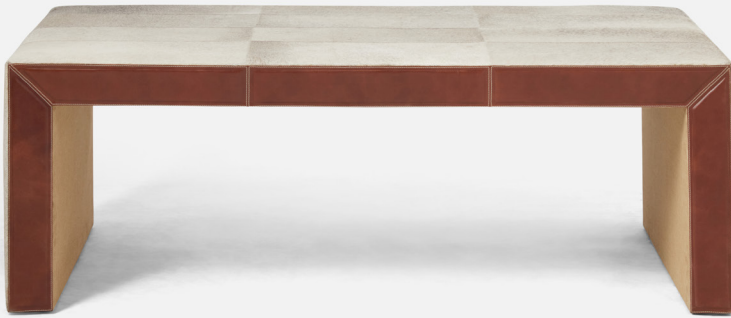

TREVOR COFFEE TABLE

Our Trevor coffee table is covered in a rich patchwork of light gray hair-on-hide, which waterfalls from the top down to the sides. Warm tobacco full-grain leather offers a contrasting profile and underside.

MATERIAL

Hair-On-Hide/Full-Grain Leather

DIMENSIONS

A. 52"L x 30"W x 18"H

B. 60"L x 40"W x 18"H

Floor to Bottom Clearance: 15"

WEIGHT

A. lbs

B. 73 lbs